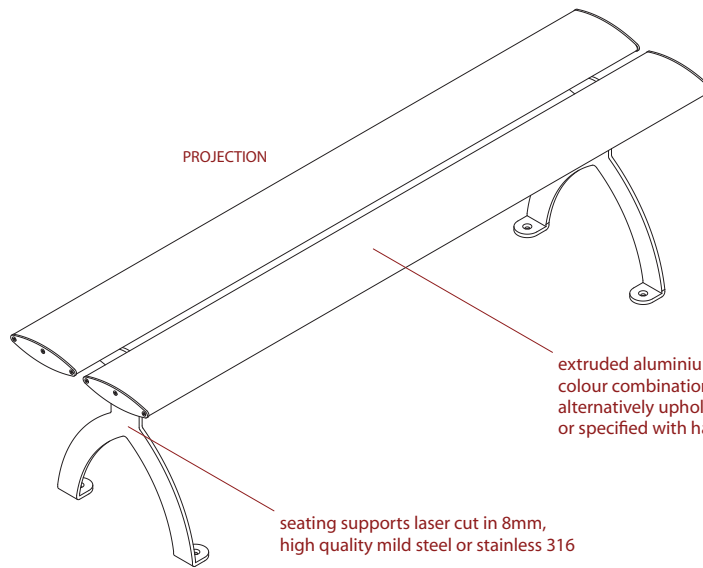

variset elliptical single width wall or island bench

EL9

PLAN

PROJECTION

END ELEVATION

FRONT ELEVATION

N10 GENERAL FIXTURES/FURNISHINGS/EQUIPMENT

EL9 170 BENCHES For Changing Rooms

MANUFACTURER AJ Binns Limited, Harvest House, Cranborne Road, Potters Bar, Hertfordshire, EN6 3JF. Telephone 01707 855 555 fax 01707 857 56

email enq@ajbinns.com web www.ajbinns.com

PRODUCT REFERENCE Binns EL9 Bench Unit. A single width wall or island bench unit.

MATERIAL Stainless steel/Mild steel/Aluminium

FINISH/COLOUR Polished /Powder Coated

FITTINGS Beech Slats /Oak Slats/Powder Coated Aluminium Slats

binns

variset **benches, hooks, hangers & shelves** for changing rooms & cloakrooms
variset® is designed by Royal Designer for Industry Kenneth Grange CBE, RDI