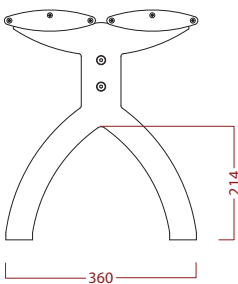

variset elliptical single width wall or island bench

EL9

PLAN

PROJECTION

END ELEVATION

FRONT ELEVATION

N10 GENERAL FIXTURES/FURNISHINGS/EQUIPMENT

EL9 170 BENCHES For Changing Rooms

MANUFACTURER AJ Binns Limited, Harvest House, Cranborne Road, Potters Bar, Hertfordshire, EN6 3JF. Telephone 01707 855 555 fax 01707 857 56

email enq@ajbinns.com web www.ajbinns.com

PRODUCT REFERENCE Binns EL9 Bench Unit. A single width wall or island bench unit.