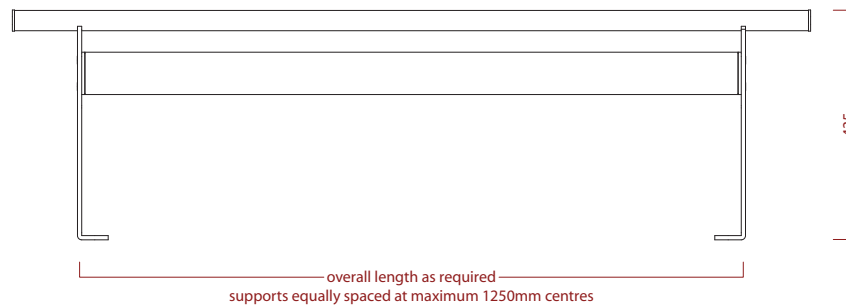

variset elliptical single width wall or island bench

EL9

PLAN

PROJECTION

END ELEVATION

FRONT ELEVATION

N10 GENERAL FIXTURES/FURNISHINGS/EQUIPMENT

EL9 170 BENCHES For Changing Rooms

MANUFACTURER AJ Binns Limited, Harvest House, Cranborne Road, Potters Bar, Hertfordshire, EN6 3JF. Telephone 01707 855 555 fax 01707 857 56

email enq@ajbinns.com web www.ajbinns.com

PRODUCT REFERENCE Binns EL9 Bench Unit. A single width wall or island bench unit.