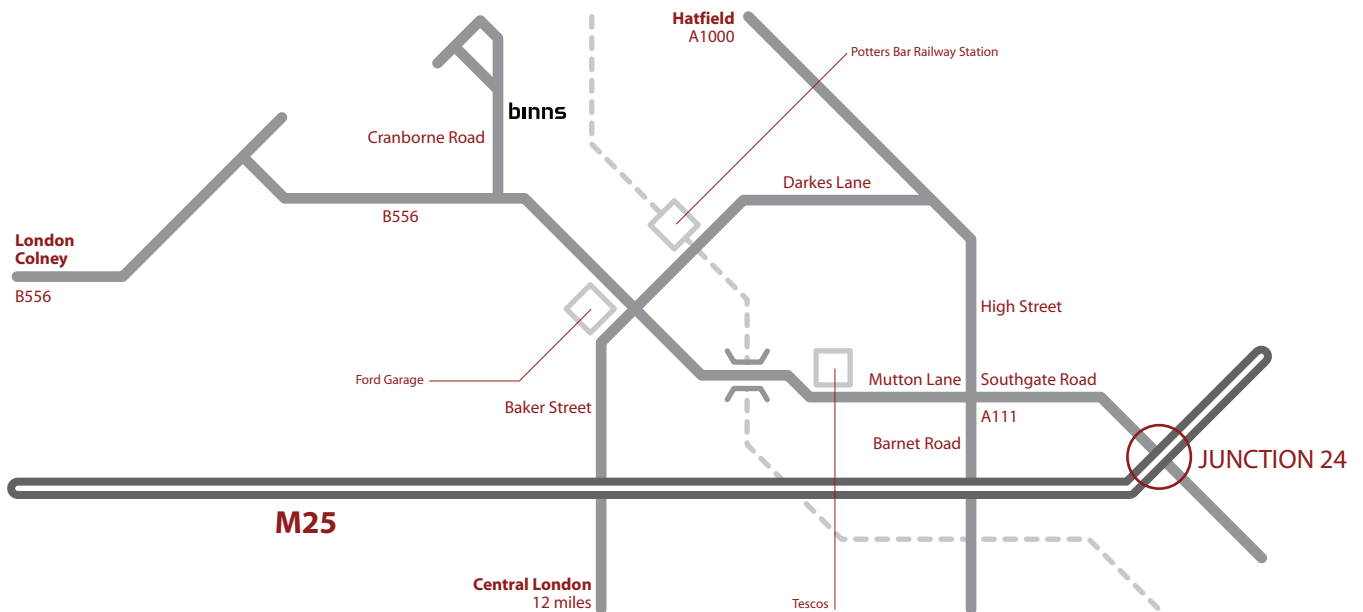

directions to Binns

From Junction 24 on the M25 follow signs for Potters Bar.

Cross two sets of main traffic lights, continue along Mutton Lane until the mini roundabout turn right into Cranborne Road (sign posted to Cranborne industrial estate).

Continue down Cranborne Road over the mini roundabout, down the hill and Binns is the third building on the right hand side.

binns

variset **benches, hooks, hangers & shelves** for changing rooms & cloakrooms
variset® is designed by Royal Designer for Industry Kenneth Grange CBE, RDI